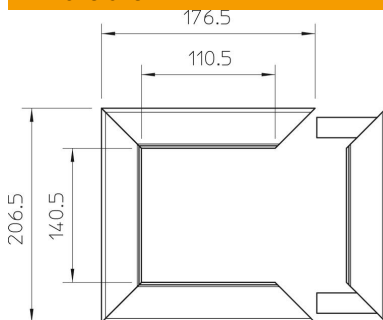

Technical data sheet

Ceiling panel for ISS140110

Item number: 6290240

Ceiling rosette for tidy closure of the pole penetration in the ceiling. Suitable for service pole, type ISS140110.

Alu Aluminium

Master data

Item number	6290240
Type	WAG140110RW
Description 1	Wall cover
Manufacturer	OBO
Dimension	207x177
Colour	Pure white; RAL 9010
Material	Aluminium
Smallest sales unit	1
Unit of quantity	Piece
Weight	33.2 kg
Weight unit	kg/100 pc.

Dimensions

Length	207 mm
Width	177 mm
Height	33 mm

Technical data

Type of accessory	Rosette
Halogen-free	yes