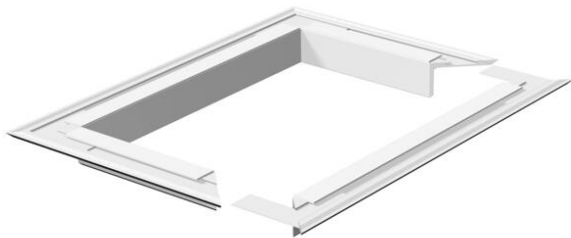

Technical data sheet

Ceiling panel for ISS140110

Item number: 6290240

Ceiling rosette for tidy closure of the pole penetration in the ceiling. Suitable for service pole, type ISS140110.

Alu Aluminium

Master data

Item number	6290240
Type	WAG140110RW
Description 1	Wall cover
Manufacturer	OBO
Dimension	207x177
Colour	Pure white; RAL 9010
Material	Aluminium
Smallest sales unit	1
Unit of quantity	Piece
Weight	33.2 kg
Weight unit	kg/100 pc.

Dimensions

Length	207 mm
Width	177 mm
Height	33 mm

Technical data

Type of accessory	Rosette
Halogen-free	yes