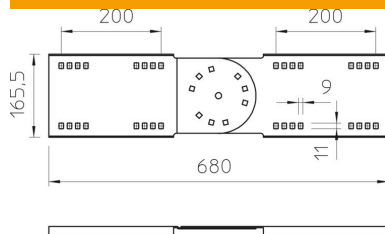

Technical data sheet

Adjustable connector FT

Item number: 6227961

Adjustable connector for wide span cable trays and ladders with a side height of 160 mm.
Including appropriate bolts, washers and nuts.

St Steel

FT Hot-dip galvanised

Master data

Item number	6227961
Type	WRGV 160 FT
Description 1	Adjustable connector
Description 2	for wide span system 160
Manufacturer	OBO
Dimension	160x680
Material	Steel
Surface	Hot-dip galvanised
Surface standard	DIN EN ISO 1461
Smallest sales unit	2
Unit of quantity	Piece
Weight	316.7 kg
Weight unit	kg/100 pc.

Dimensions

Length	680 mm
Width	20 mm
Height	160 mm
Plate thickness	2.5 mm

Technical data sheet

Adjustable connector FT

Item number: 6227961

Technical data

Version for	Straight connector
Maintain electrical functions	no
Suitable for mesh cable tray	no
Suitable for cable ladder	yes
Suitable for cable tray	yes
Suitable for cable tray system height	160 mm
Adjustable connector, horizontal	no
Articulated connector, vertical	yes
Rustproof steel, pickled	no
Connection type	Screw connector