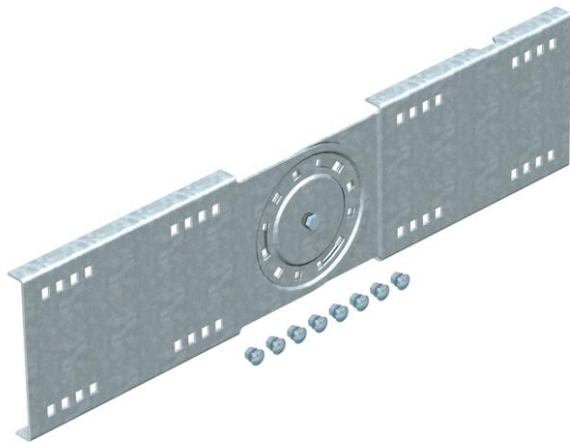

Technical data sheet

Adjustable connector FT

Item number: 6227961

Adjustable connector for wide span cable trays and ladders with a side height of 160 mm.
Including appropriate bolts, washers and nuts.

St Steel

FT Hot-dip galvanised

Master data

Item number	6227961
Type	WRGV 160 FT
Description 1	Adjustable connector
Description 2	for wide span system 160
Manufacturer	OBO
Dimension	160x680
Material	Steel
Surface	Hot-dip galvanised
Surface standard	DIN EN ISO 1461
Smallest sales unit	2
Unit of quantity	Piece
Weight	316.7 kg
Weight unit	kg/100 pc.

Dimensions

Length	680 mm
Width	20 mm
Height	160 mm
Plate thickness	2.5 mm

Technical data sheet

Adjustable connector FT

Item number: 6227961

Technical data

Version for	Straight connector
Maintain electrical functions	no
Suitable for mesh cable tray	no
Suitable for cable ladder	yes
Suitable for cable tray	yes
Suitable for cable tray system height	160 mm
Adjustable connector, horizontal	no
Articulated connector, vertical	yes
Rustproof steel, pickled	no
Connection type	Screw connector