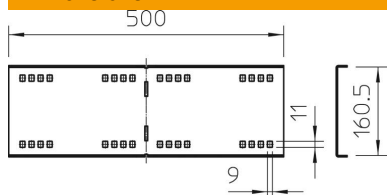

### Master data

Item number	6227836
Type	WRWVK 160 A2
Description 1	Angle connector
Description 2	for wide span system 160
Manufacturer	OBO
Dimension	160x500
Material	Stainless steel
Surface	Bright, treated
Surface standard	
Smallest sales unit	2
Unit of quantity	Piece
Weight	199.8 kg
Weight unit	kg/100 pc.

### Dimensions

Length	500 mm
Width	20 mm
Height	160 mm
Plate thickness	2.5 mm