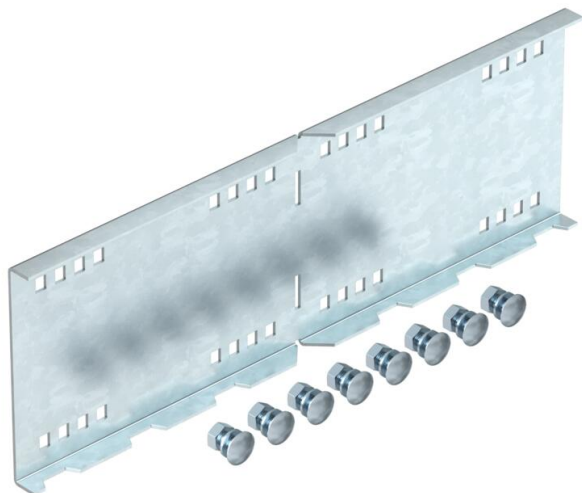

## Straight and angle connector FS

Item number: 6227832

Angle connector for wide span cable trays and ladders with a side height of 160 mm. Including appropriate bolts, washers and nuts.

- St** Steel
- FS** Strip galvanized

### Master data

Item number	6227832
Description 1	Angle connector
Description 2	for wide span system 160
Manufacturer	OBO
Dimension	160x500
Material	Steel
Surface	Strip galvanized
Surface standard	DIN EN 10346
Smallest sales unit	2
Unit of quantity	Piece
Weight	199.8 kg
Weight unit	kg/100 pc.

### Dimensions

Length	500 mm
Width	20 mm
Height	160 mm
Plate thickness	2.5 mm

### Technical data

Version for	Angle connector
Maintain electrical functions	no
Suitable for mesh cable tray	no
Suitable for cable ladder	yes
Suitable for cable tray	yes
Suitable for cable tray system height	160 mm
Adjustable connector, horizontal	no
Articulated connector, vertical	no
Rustproof steel, pickled	no
Connection type	Screw connector