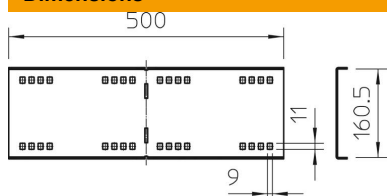

## Straight and angle connector FS

Item number: 6227832

Angle connector for wide span cable trays and ladders with a side height of 160 mm. Including appropriate bolts, washers and nuts.

- St** Steel
- FS** Strip galvanized

### Master data

Item number	6227832
Description 1	Angle connector
Description 2	for wide span system 160
Manufacturer	OBO
Dimension	160x500
Material	Steel
Surface	Strip galvanized
Surface standard	DIN EN 10346
Smallest sales unit	2
Unit of quantity	Piece
Weight	199.8 kg
Weight unit	kg/100 pc.

### Dimensions

Length	500 mm
Width	20 mm
Height	160 mm
Plate thickness	2.5 mm