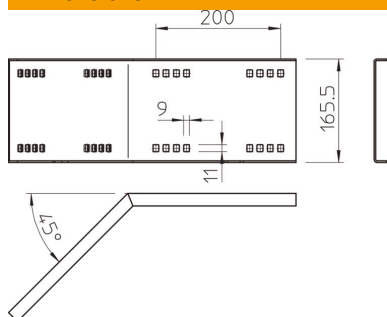

Technical data sheet

45° angle connector, external 160 A2

Item number: 6227868

45° angle connector, horizontal, for wide span cable trays and ladders with a side height of 160 mm.
Including appropriate bolts, washers and nuts.

A2 Stainless steel

2B Bright, treated

Master data

Item number	6227868
Type	WRWV 160 A A2
Description 1	45° external angle connector
Description 2	for wide span system 160
Manufacturer	OBO
Dimension	160x500
Material	Stainless steel
Surface	Bright, treated
Surface standard	
Smallest sales unit	1
Unit of quantity	Piece
Weight	234 kg
Weight unit	kg/100 pc.

Technical data sheet

45° angle connector, external 160 A2

Item number: 6227868

Dimensions

Length	540 mm
Width	20 mm
Height	160 mm
Plate thickness	2.5 mm

Technical data

Version for	Angle connector
Maintain electrical functions	no
Suitable for mesh cable tray	no
Suitable for cable ladder	yes
Suitable for cable tray	yes
Suitable for cable tray system height	160 mm
Adjustable connector, horizontal	no
Articulated connector, vertical	no
Rustproof steel, pickled	no
Connection type	Screw connector