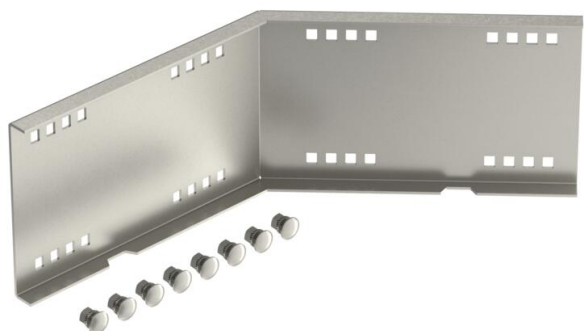

Technical data sheet

45° angle connector, external 160 A2

Item number: 6227868

45° angle connector, horizontal, for wide span cable trays and ladders with a side height of 160 mm.
Including appropriate bolts, washers and nuts.

A2 Stainless steel

2B Bright, treated

Master data

Item number	6227868
Type	WRWV 160 A A2
Description 1	45° external angle connector
Description 2	for wide span system 160
Manufacturer	OBO
Dimension	160x500
Material	Stainless steel
Surface	Bright, treated
Surface standard	
Smallest sales unit	1
Unit of quantity	Piece
Weight	234 kg
Weight unit	kg/100 pc.

Technical data sheet

45° angle connector, external 160 A2

Item number: 6227868

Dimensions

Length	540 mm
Width	20 mm
Height	160 mm
Plate thickness	2.5 mm

Technical data

Version for	Angle connector
Maintain electrical functions	no
Suitable for mesh cable tray	no
Suitable for cable ladder	yes
Suitable for cable tray	yes
Suitable for cable tray system height	160 mm
Adjustable connector, horizontal	no
Articulated connector, vertical	no
Rustproof steel, pickled	no
Connection type	Screw connector