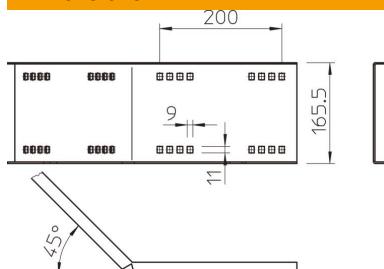

Technical data sheet

45° angle connector, internal 160 A2

Item number: 6227914

45° angle connector, horizontal, for wide span cable trays and ladders with a side height of 160 mm.
Including appropriate bolts, washers and nuts.

A2 Stainless steel

2B Bright, treated

Master data

Item number	6227914
Type	WRWV 160 I A2
Description 1	45° inside angle connector
Description 2	for wide span system 160
Manufacturer	OBO
Dimension	160x500
Material	Stainless steel
Surface	Bright, treated
Surface standard	
Smallest sales unit	1
Unit of quantity	Piece
Weight	239 kg
Weight unit	kg/100 pc.

Technical data sheet

45° angle connector, internal 160 A2

Item number: 6227914

Dimensions

Length	540 mm
Width	20 mm
Height	160 mm
Plate thickness	2.5 mm

Technical data

Version for	Angle connector
Maintain electrical functions	no
Suitable for mesh cable tray	no
Suitable for cable ladder	yes
Suitable for cable tray	yes
Suitable for cable tray system height	160 mm
Adjustable connector, horizontal	no
Articulated connector, vertical	no
Rustproof steel, pickled	no
Connection type	Screw connector