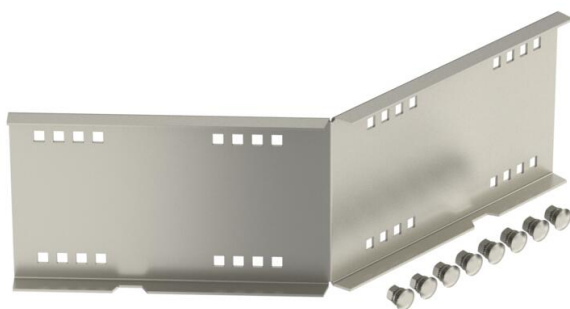

Technical data sheet

45° angle connector, internal 160 A2

Item number: 6227914

45° angle connector, horizontal, for wide span cable trays and ladders with a side height of 160 mm.
Including appropriate bolts, washers and nuts.

A2 Stainless steel

2B Bright, treated

Master data

Item number	6227914
Type	WRWV 160 I A2
Description 1	45° inside angle connector
Description 2	for wide span system 160
Manufacturer	OBO
Dimension	160x500
Material	Stainless steel
Surface	Bright, treated
Surface standard	
Smallest sales unit	1
Unit of quantity	Piece
Weight	239 kg
Weight unit	kg/100 pc.

Technical data sheet

45° angle connector, internal 160 A2

Item number: 6227914

Dimensions

Length	540 mm
Width	20 mm
Height	160 mm
Plate thickness	2.5 mm

Technical data

Version for	Angle connector
Maintain electrical functions	no
Suitable for mesh cable tray	no
Suitable for cable ladder	yes
Suitable for cable tray	yes
Suitable for cable tray system height	160 mm
Adjustable connector, horizontal	no
Articulated connector, vertical	no
Rustproof steel, pickled	no
Connection type	Screw connector