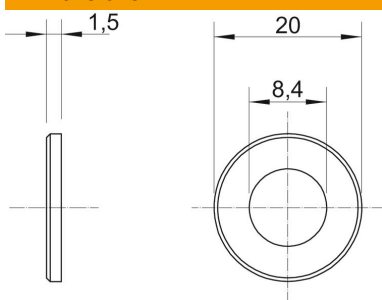

Technical data sheet

Large washer, A4

Item number: 3403127

Washer of particularly large outer diameter. In the case of connections on the MS 41 mounting rail, we recommend the external diameter of 40 mm.

A4 Stainless steel

2B Bright, treated

Master data

Item number	3403127
Type	WS M8 D20 A4
Description 1	Fender plate
Manufacturer	OBO
Dimension	M8,Ø20mm
Material	Stainless steel
Surface	Bright, treated
Surface standard	
Smallest sales unit	100
Unit of quantity	Piece
Weight	0.24 kg
Weight unit	kg/100 pc.

Dimensions

Dimension d	8.4 mm
Dimension d max.	20 mm
Dimension d min.	20 mm
Dimension h	1.5 mm

Technical data

Thread	M8
Halogen-free	yes
Material thickness	1.5 mm

Technical data sheet

Large washer, A4

Item number: 3403127