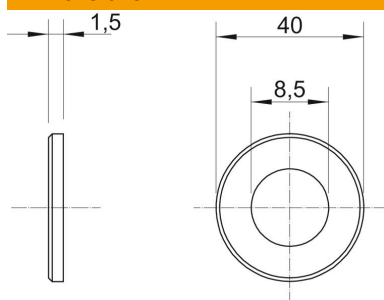

Technical data sheet

Large washer, A4

Item number: 3403147

Washer of particularly large outer diameter. In the case of connections on the MS 41 mounting rail, we recommend the external diameter of 40 mm.

A4 Stainless steel

2B Bright, treated

Master data

Item number	3403147
Type	WS M8 D40 A4
Description 1	Fender plate
Manufacturer	OBO
Dimension	M8,Ø40mm
Material	Stainless steel
Surface	Bright, treated
Surface standard	
Smallest sales unit	100
Unit of quantity	Piece
Weight	0.37 kg
Weight unit	kg/100 pc.

Dimensions

Dimension d	8.4 mm
Dimension d max.	40 mm
Dimension d min.	40 mm
Dimension h	1.5 mm

Technical data

Thread	M8
Halogen-free	yes
Material thickness	1.5 mm

Technical data sheet

Large washer, A4

Item number: 3403147