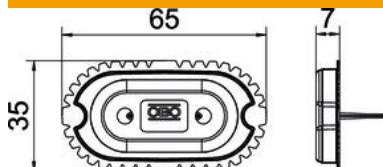

Technical data sheet

UP Signal cover, flush-mounted outlet box

Item number: 2003768

Cover for flush-mounted outlet box as protection during plastering. Red, with signal bristles for determining position.

PE Polyethylene

Master data

Item number	2003768
Type	ZU 30-SDW
Description 1	UP Signal cover
Description 2	for flush-mounted outlet box
Available from	01.10.2021
Manufacturer	OBO
Dimension	65x35mm
Colour	Signal red
Material	Polyethylene
Smallest sales unit	25
Unit of quantity	Piece
Weight	0.22 kg
Weight unit	kg/100 pc.

Dimensions

Length	65 mm
Width	35 mm

Technical data sheet

UP Signal cover, flush-mounted outlet box

Item number: 2003768

Technical data

Version, concealed and cavity wall cover	Signal cover
Fastening type	Plug-on cover
Shape	Oval
Halogen-free	yes