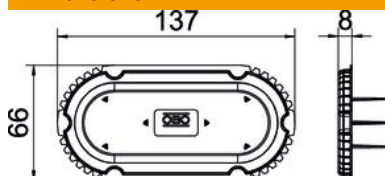

Technical data sheet

UP Signal cover for flush-mounted box, double

Item number: 2003762

Cover as protection of double flush-mounted box during plastering. Red, with signal bristles for determining position.

PE Polyethylene

Master data

Item number	2003762
Type	ZU 60-SSD
Description 1	UP Signal cover
Description 2	for double combination
Available from	01.10.2021
Manufacturer	OBO
Dimension	2 x Ø60mm
Colour	Signal red
Material	Polyethylene
Smallest sales unit	25
Unit of quantity	Piece
Weight	1.07 kg
Weight unit	kg/100 pc.

Dimensions

Length	137 mm
Width	66 mm

Technical data sheet

UP Signal cover for flush-mounted box, double

Item number: 2003762

Technical data

Version, concealed and cavity wall cover	Signal cover
Fastening type	Plug-on cover
Shape	Oval
Halogen-free	yes